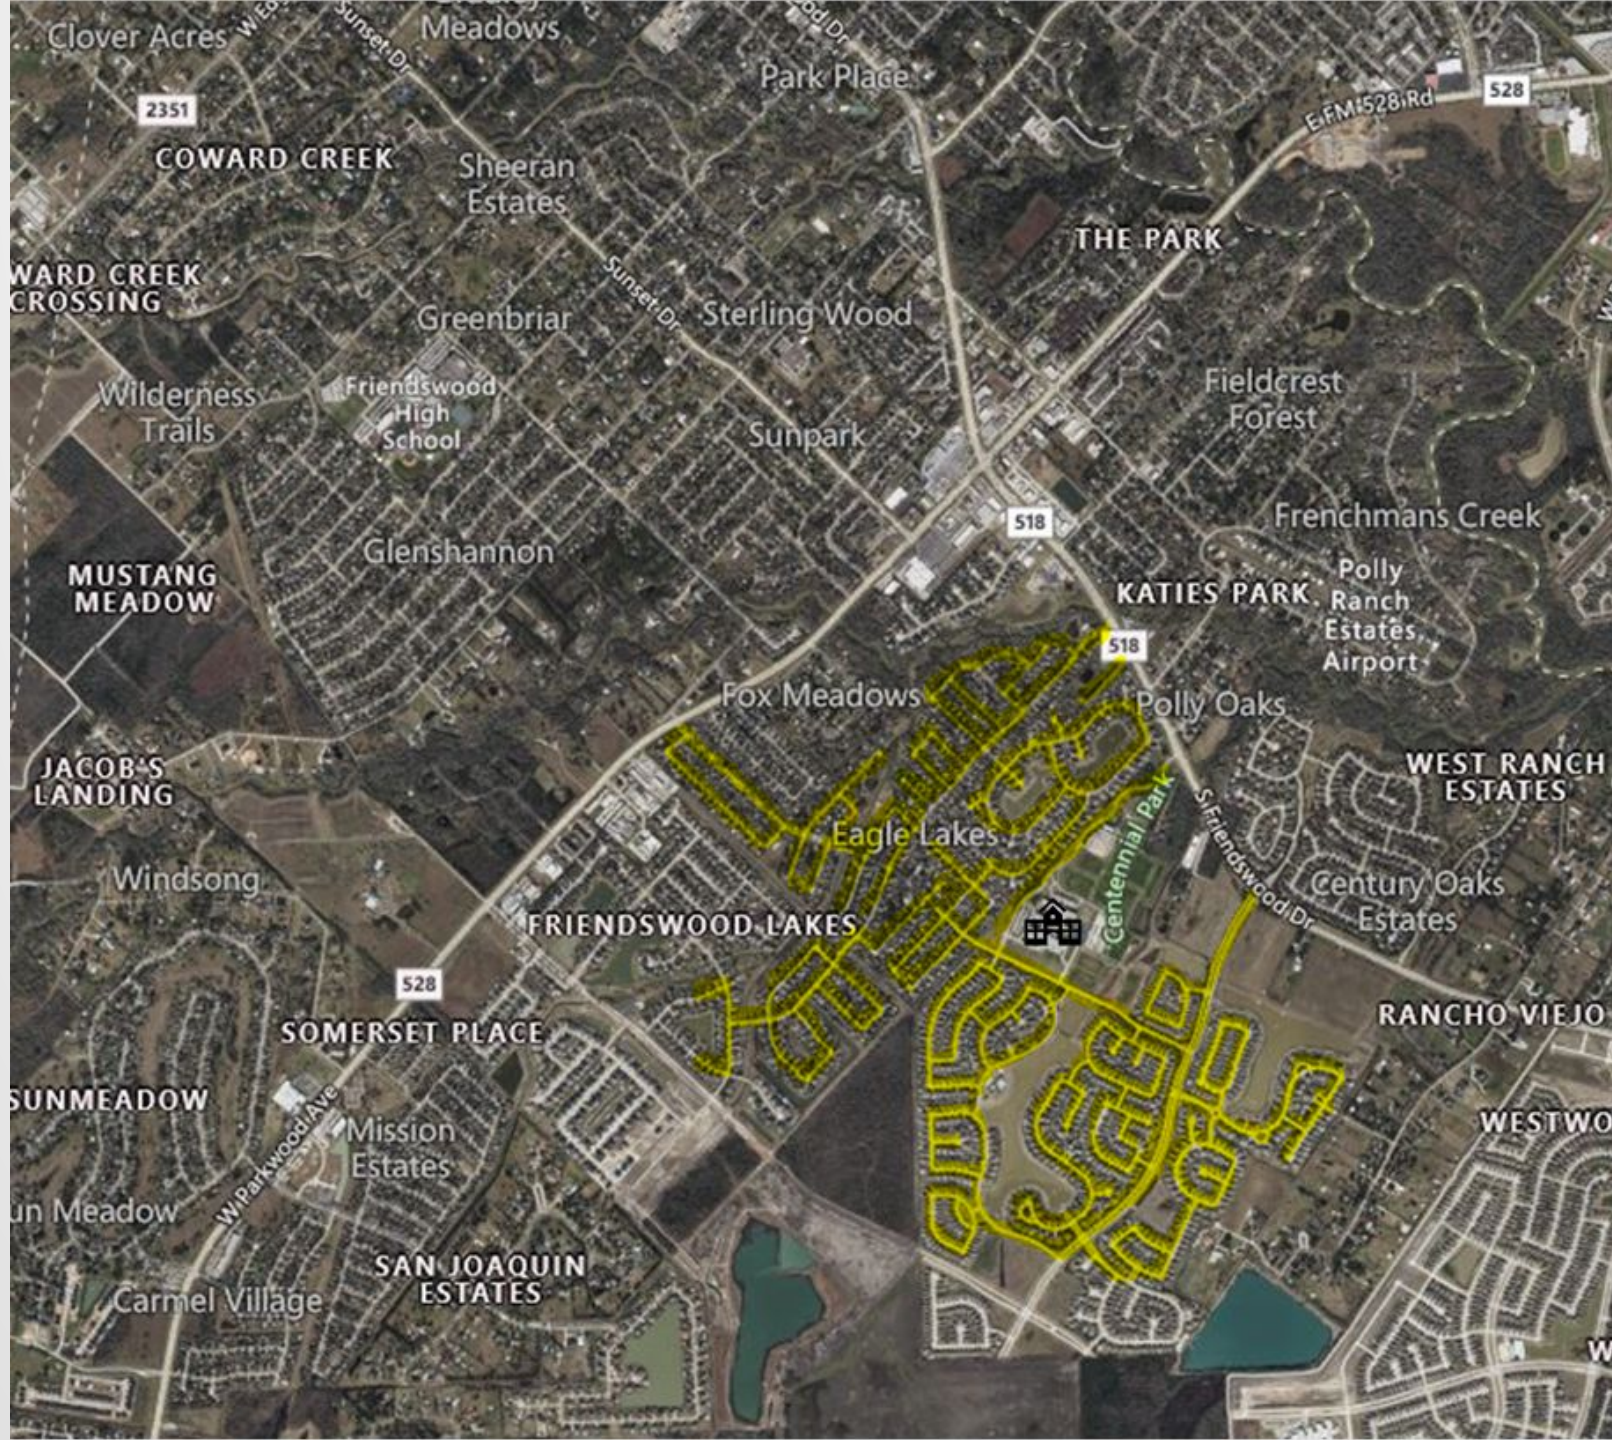

# New Cline Zone

Cline  
.05-mile  
walkout

Junior High  
1-mile walk  
out